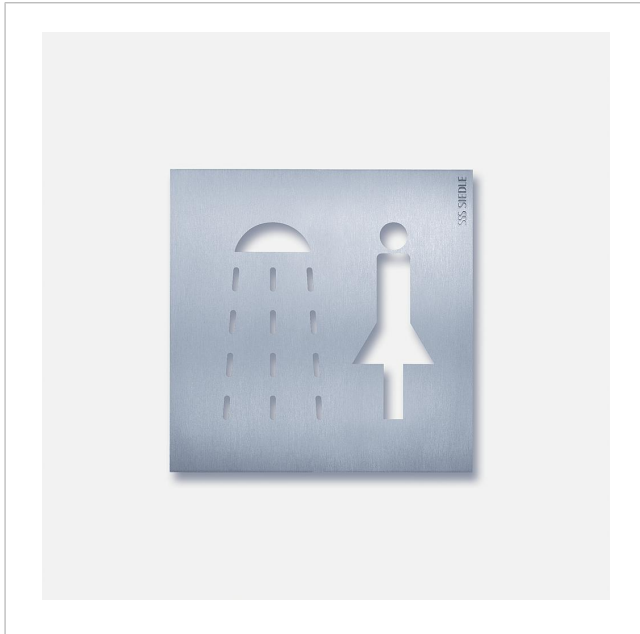

Orientation sign ladies'
shower
OSP 0014

200033730-00

Product description

Orientation sign with pictogram "Shower Ladies" made of brushed stainless steel.

Specifications

Dimensions (mm) W x H x D: 154 x 154 x 11

Article information

Article designation	Article description	Colour/Material	KGSAP article no.
OSP 0014	Orientation sign ladies' shower	Brushed stainless steel	D 200033730-00

Orientation sign ladies'
shower

OSP 0014

200033730

Page 2

Orientation sign ladies'
shower
OSP 0014

200033730

Page 3

OSM 0001AN Siedle Steel Orientation system Mounting plate	Product information	92,6 kB	Download
	Declaration of Conformity	140 kB	Download
	Additional information	140 kB	Download