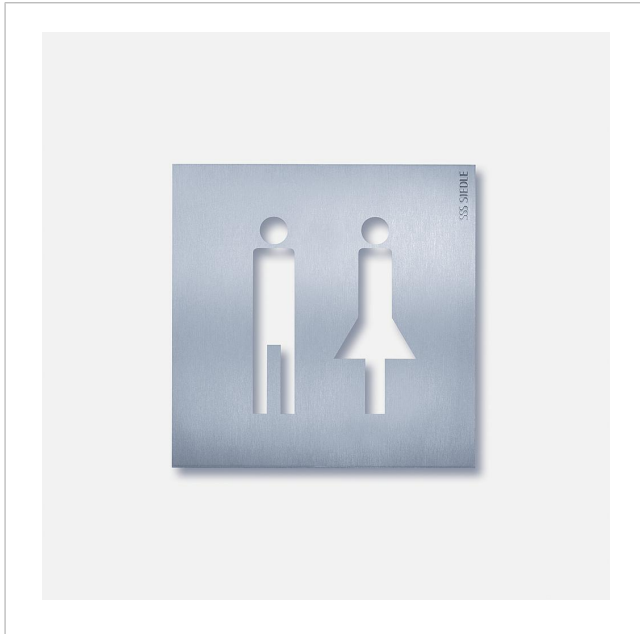

Orientation sign  
lavatory  
OSP 0012

200032692-00

---

## Product description

Orientation sign with pictogram "restroom" made of brushed stainless steel.

---

## Specifications

Dimensions (mm) W x H x D: 154 x 154 x 11

---

## Article information

Article designation	Article description	Colour/Material	KGSAP article no.
OSP 0012	Orientation sign lavatory	Brushed stainless steel	D 200032692-00

Orientation sign  
lavatory  
OSP 0012