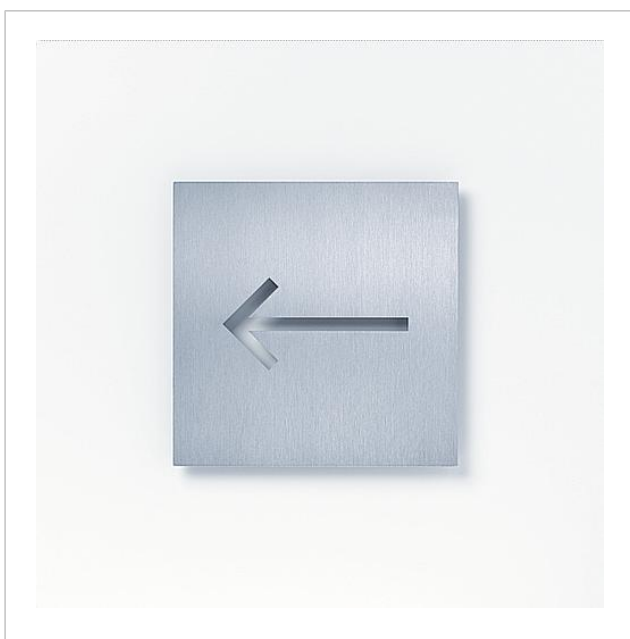

Orientation sign arrow
OSP 0006

200032631-00

Product description

Orientation sign with pictogram "Arrow" left and right made of brushed stainless steel.

Specifications

Dimensions (mm) W x H x D: 154 x 154 x 11

Article information

Article designation	Article description	Colour	KGSAF article no.
OSP 0006	Orientation sign arrow	Brushed stainless steel	D 200032631-00

Orientation sign arrow
OSP 0006

200032631

Page 2

Orientation sign arrow
OSP 0006

200032631

Page 3

OSM 0001AN Siedle Steel Orientation system Mounting plate	Product information	92,6 kB	Download
	Declaration of Conformity	140 kB	Download
	Additional information	420 kB	Download