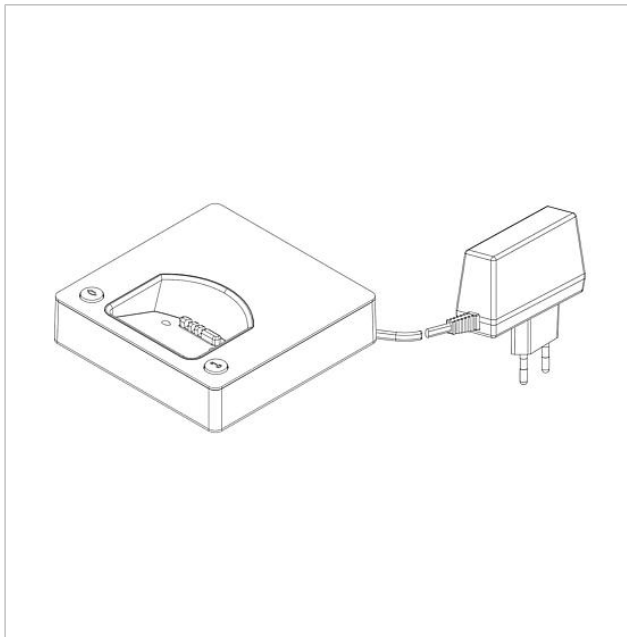

Siedle Scope charging  
tray incl. power supply  
S/SZM 85x-... EG/S EU

200029912-00

---

## Product description

Siedle Scope charging cradle with power supply unit, permits the cordless handset to be charged at any optional location where the charging cradle is connected to the mains.

---

## Article information

Article designation	Article description	Colour/Material	KG&AP article no.
S/SZM 85x-... EG/S EU	Siedle Scope charging tray incl. power supply	Gold/black	E 200029912-00

Siedle Scope charging  
tray incl. power supply  
S/SZM 85x-... EG/S EU

200029912

Page 2

Siedle Scope charging  
tray incl. power supply  
S/SZM 85x-... EG/S EU

200029912

Page 3

---

S 851-0, SGM 650-0, SZM 851-0

Product information