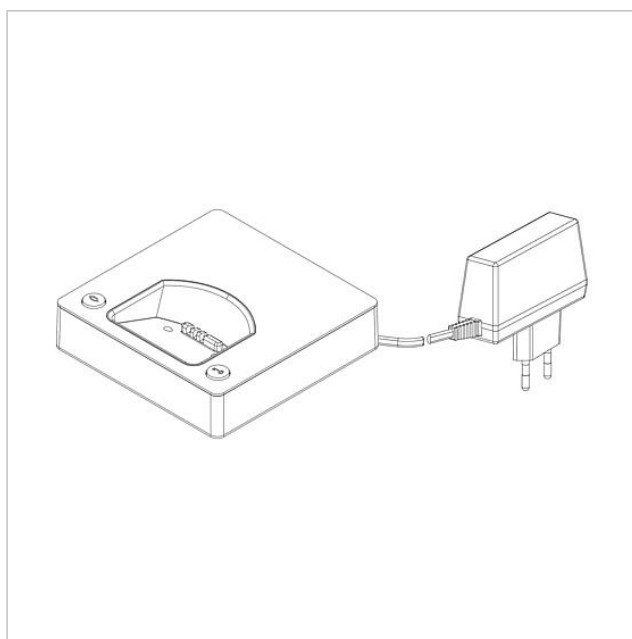

Siedle Scope charging
tray incl. power supply
S/SZM 85x-... EG/S EU

200029912-00

Product description

Siedle Scope charging cradle with power supply unit, permits the cordless handset to be charged at any optional location where the charging cradle is connected to the mains.

Article information

Article designation	Article description	Colour	KGSAP article no.
S/SZM 85x-... EG/S EU	Siedle Scope charging tray incl. power supply	Gold/black	E 200029912-00

Siedle Scope charging
tray incl. power supply
S/SZM 85x-... EG/S EU

200029912

Page 2

Siedle Scope charging
tray incl. power supply
S/SZM 85x-... EG/S EU

200029912

Page 3

S 851-0, SGM 650-0, SZM 851-0

Product information

1,2 MB