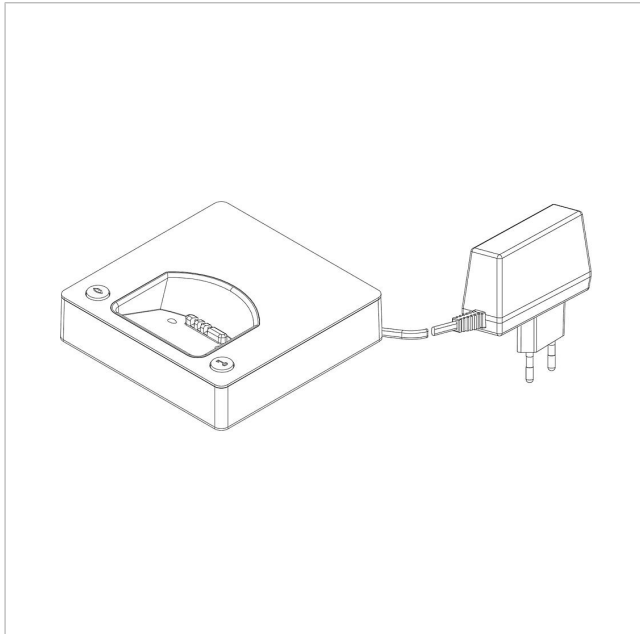

Siedle Scope charging
tray incl. power supply
S/SZM 85x-... EG/S EU

200029912-00

Product description

Siedle Scope charging cradle with power supply unit, permits the cordless handset to be charged at any optional location where the charging cradle is connected to the mains.

Article information

Article designation	Article description	Colour	KGSAP article no.
S/SZM 85x-... EG/S EU	Siedle Scope charging tray incl. power supply	Gold/black	E 200029912-00

Siedle Scope charging
tray incl. power supply
S/SZM 85x-... EG/S EU

200029912

Page 2

Siedle Scope charging
tray incl. power supply
S/SZM 85x-... EG/S EU

200029912

Page 3

S 851-0, SGM 650-0, SZM 851-0

Product information

1,2 MB