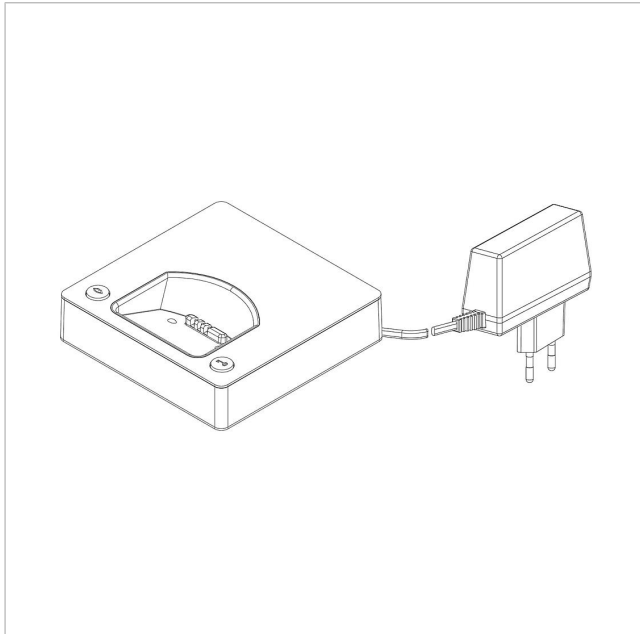

Siedle Scope charging  
tray incl. power supply  
S/SZM 85x-... EG/S EU

200029912-00

---

## Product description

Siedle Scope charging cradle with power supply unit, permits the cordless handset to be charged at any optional location where the charging cradle is connected to the mains.

---

## Article information

Article designation	Article description	Colour/Material	KG&AP article no.
S/SZM 85x-... EG/S EU	Siedle Scope charging tray incl. power supply	Gold/black	E 200029912-00

Siedle Scope charging  
tray incl. power supply  
S/SZM 85x-... EG/S EU

200029912

Page 2

Siedle Scope charging  
tray incl. power supply  
S/SZM 85x-... EG/S EU

200029912

Page 3

---

S 851-0, SGM 650-0, SZM 851-0

Product information