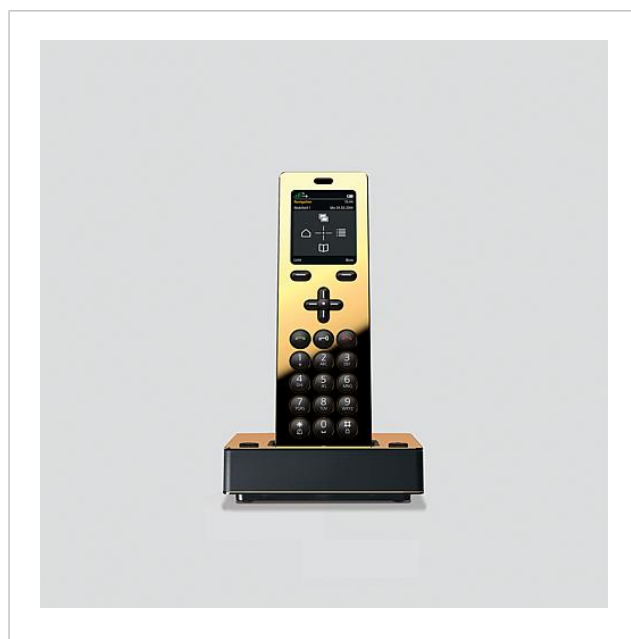

Siedle Scope charging
tray incl. power supply
S/SZM 85x-... EG/S EU

200029912-00

Product description

Siedle Scope charging cradle with power supply unit, permits the cordless handset to be charged at any optional location where the charging cradle is connected to the mains.

Article information

Article designation	Article description	Colour	KGSAP article no.
S/SZM 85x-... EG/S EU	Siedle Scope charging tray incl. power supply	Gold/black	E 200029912-00

Siedle Scope charging
tray incl. power supply
S/SZM 85x-... EG/S EU

200029912

Page 2

Siedle Scope charging
tray incl. power supply
S/SZM 85x-... EG/S EU

200029912

Page 3

S 851-0, SGM 650-0, SZM 851-0

Product information

1,2 MB