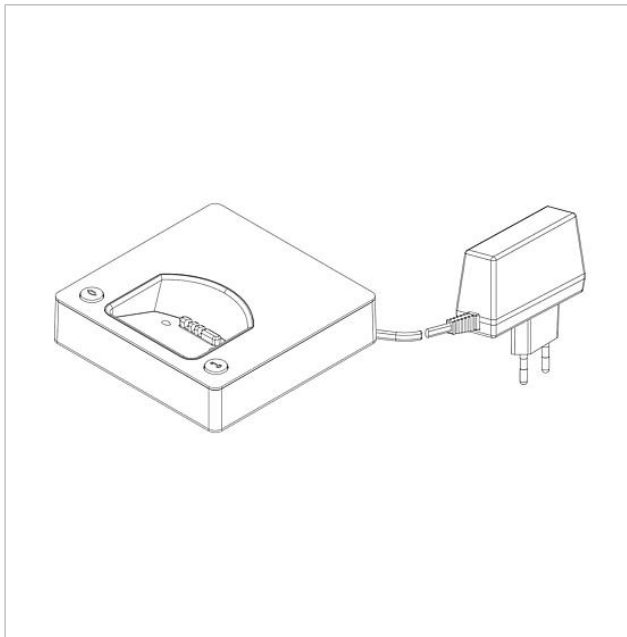

Siedle Scope charging  
tray incl. power supply  
S/SZM 85x-... EC/S EU

200029911-00

---

## Product description

Siedle Scope charging cradle with power supply unit, permits the cordless handset to be charged at any optional location where the charging cradle is connected to the mains.

---

## Article information

Article designation	Article description	Colour/Material	KGAP article no.
S/SZM 85x-... EC/S EU	Siedle Scope charging tray incl. power supply	Chrome/black	E 200029911-00

Siedle Scope charging  
tray incl. power supply  
S/SZM 85x-... EC/S EU

200029911

Page 2

Siedle Scope charging  
tray incl. power supply  
S/SZM 85x-... EC/S EU

200029911

Page 3

---

S 851-0, SGM 650-0, SZM 851-0

Product information