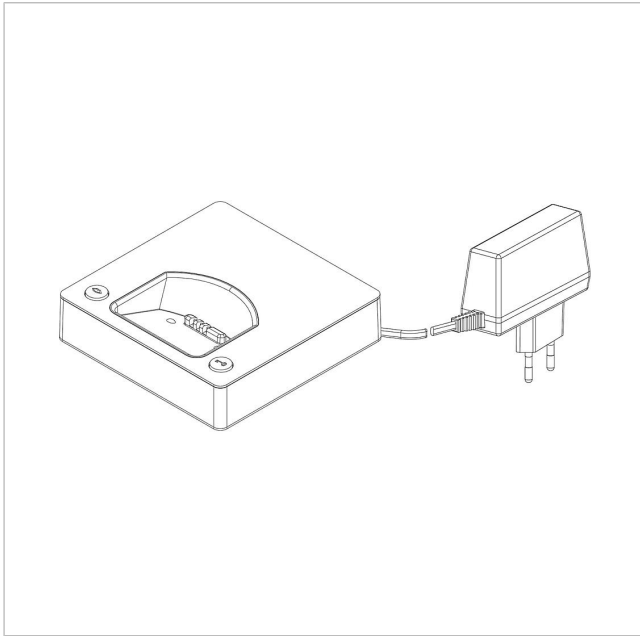

Siedle Scope charging
tray incl. power supply
S/SZM 85x-... EC/S EU

200029911-00

Product description

Siedle Scope charging cradle with power supply unit, permits the cordless handset to be charged at any optional location where the charging cradle is connected to the mains.

Article information

Article designation	Article description	Colour/Material	KGAP article no.
S/SZM 85x-... EC/S EU	Siedle Scope charging tray incl. power supply	Chrome/black	E 200029911-00

Siedle Scope charging
tray incl. power supply
S/SZM 85x-... EC/S EU

200029911

Page 2

Siedle Scope charging
tray incl. power supply
S/SZM 85x-... EC/S EU

200029911

Page 3

S 851-0, SGM 650-0, SZM 851-0

Product information

1,2 MB