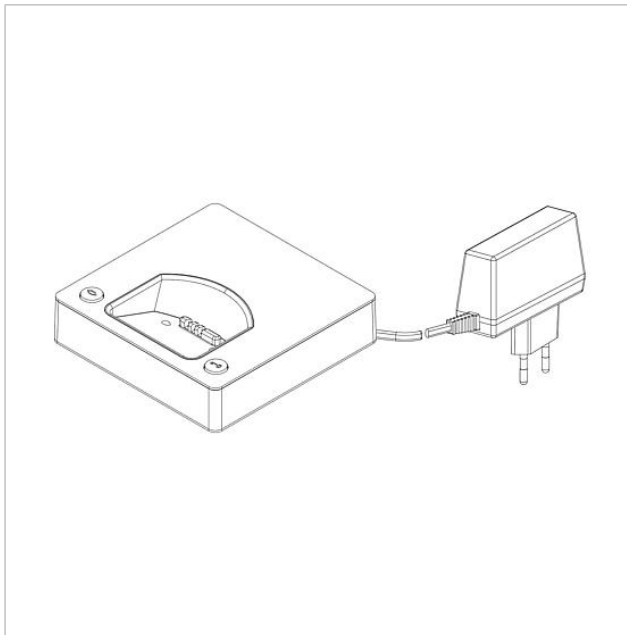

Siedle Scope charging
tray incl. power supply
S/SZM 85x-... EC/S EU

200029911-00

Product description

Siedle Scope charging cradle with power supply unit, permits the cordless handset to be charged at any optional location where the charging cradle is connected to the mains.

Article information

Article designation	Article description	Colour/Material	KGAP article no.
S/SZM 85x-... EC/S EU	Siedle Scope charging tray incl. power supply	Chrome/black	E 200029911-00

Siedle Scope charging
tray incl. power supply
S/SZM 85x-... EC/S EU

200029911

Page 2

Siedle Scope charging
tray incl. power supply
S/SZM 85x-... EC/S EU

200029911

Page 3

S 851-0, SGM 650-0, SZM 851-0

Product information

1,2 MB