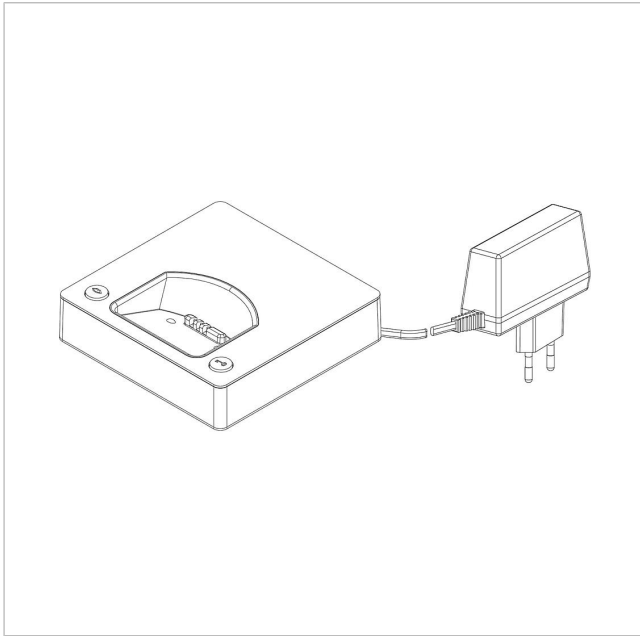

Siedle Scope charging  
tray incl. power supply  
S/SZM 85x-... EC/S EU

200029911-00

---

## Product description

Siedle Scope charging cradle with power supply unit, permits the cordless handset to be charged at any optional location where the charging cradle is connected to the mains.

---

## Article information

Article designation	Article description	Colour/Material	KGAP article no.
S/SZM 85x-... EC/S EU	Siedle Scope charging tray incl. power supply	Chrome/black	E 200029911-00

Siedle Scope charging  
tray incl. power supply  
S/SZM 85x-... EC/S EU

200029911

Page 2

Siedle Scope charging  
tray incl. power supply  
S/SZM 85x-... EC/S EU

200029911

Page 3

---

S 851-0, SGM 650-0, SZM 851-0

Product information