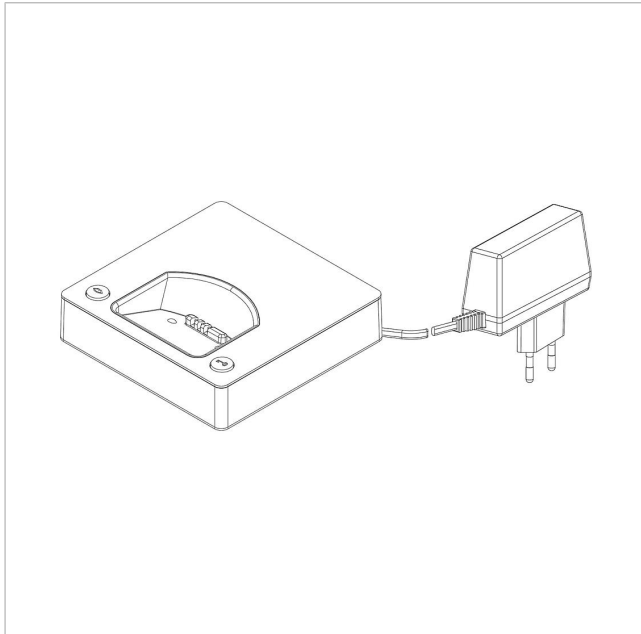

Siedle Scope charging
tray incl. power supply
S/SZM 85x-... SH/S EU

200029910-00

Product description

Siedle Scope charging cradle with power supply unit, permits the cordless handset to be charged at any optional location where the charging cradle is connected to the mains.

Article information

Article designation	Article description	Colour/Material	K&SAP article no.
S/SZM 85x-... SH/S EU	Siedle Scope charging tray incl. power supply	High gloss black/black	E 200029910-00

Siedle Scope charging
tray incl. power supply
S/SZM 85x-... SH/S EU

200029910

Page 2

Siedle Scope charging
tray incl. power supply
S/SZM 85x-... SH/S EU

200029910

Page 3

S 851-0, SGM 650-0, SZM 851-0

Product information

1,2 MB