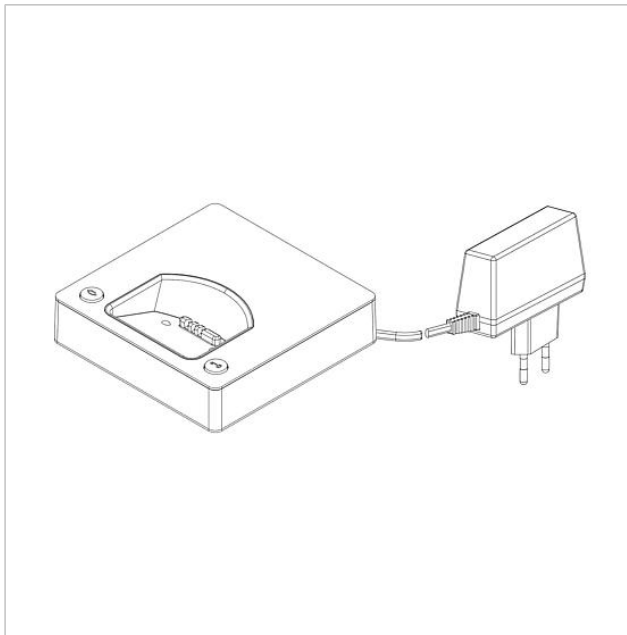

Siedle Scope charging
tray incl. power supply
S/SZM 85x-... SH/S EU

200029910-00

Product description

Siedle Scope charging cradle with power supply unit, permits the cordless handset to be charged at any optional location where the charging cradle is connected to the mains.

Article information

Article designation	Article description	Colour/Material	K&SAP article no.
S/SZM 85x-... SH/S EU	Siedle Scope charging tray incl. power supply	High gloss black/black	E 200029910-00

Siedle Scope charging
tray incl. power supply
S/SZM 85x-... SH/S EU

200029910

Page 2

Siedle Scope charging
tray incl. power supply
S/SZM 85x-... SH/S EU

200029910

Page 3

S 851-0, SGM 650-0, SZM 851-0

Product information

1,2 MB