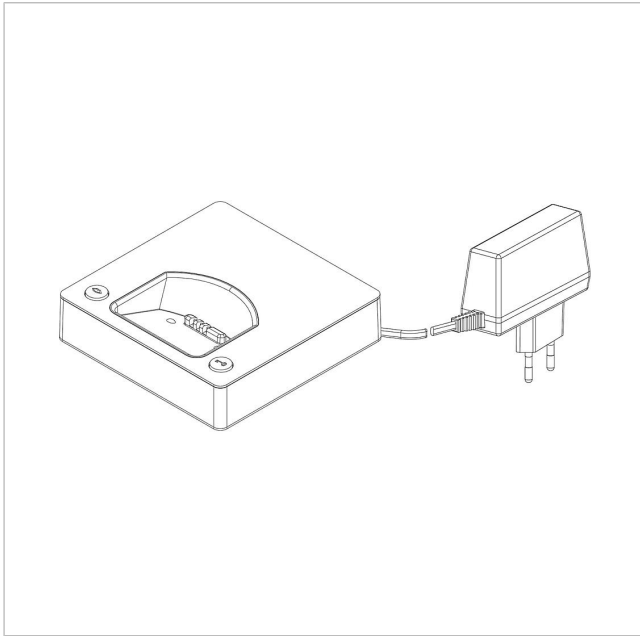

Siedle Scope charging
tray incl. power supply
S/SZM 85x-... SH/S EU

200029910-00

Product description

Siedle Scope charging cradle with power supply unit, permits the cordless handset to be charged at any optional location where the charging cradle is connected to the mains.

Article information

Article designation	Article description	Colour/Material	K&SAP article no.
S/SZM 85x-... SH/S EU	Siedle Scope charging tray incl. power supply	High gloss black/black	E 200029910-00

Siedle Scope charging
tray incl. power supply
S/SZM 85x-... SH/S EU

200029910

Page 2

Siedle Scope charging
tray incl. power supply
S/SZM 85x-... SH/S EU

200029910

Page 3

S 851-0, SGM 650-0, SZM 851-0

Product information

1,2 MB