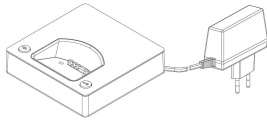

## Product description

Siedle Scope charging cradle with power supply unit, permits the cordless handset to be charged at any optional location where the charging cradle is connected to the mains.

---

## Article information

Article designation	Article description	Colour/Material	K&SAP article no.
S/SZM 85x-... WH/S EU	Siedle Scope charging tray incl. power supply	High gloss white/black	E 200029909-00

Siedle Scope charging  
tray incl. power supply  
S/SZM 85x-... WH/S EU

200029909

Page 2

Siedle Scope charging  
tray incl. power supply  
S/SZM 85x-... WH/S EU

200029909

Page 3

---

S 851-0, SGM 650-0, SZM 851-0