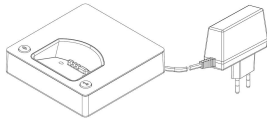

## Product description

Siedle Scope charging cradle with power supply unit, permits the cordless handset to be charged at any optional location where the charging cradle is connected to the mains.

---

Siedle Scope charging  
tray incl. power supply  
S/SZM 85x-... WH/S EU

200029909

Page 2

Siedle Scope charging  
tray incl. power supply  
S/SZM 85x-... WH/S EU

200029909

Page 3

---

S 851-0, SGM 650-0, SZM 851-0