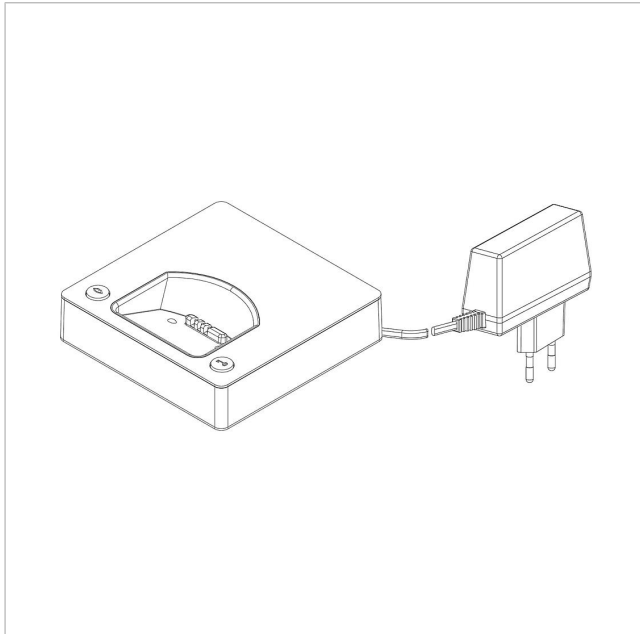

Siedle Scope charging  
tray incl. power supply

S/SZM 85x-... WH/S EU

200029909-00

---

## Product description

Siedle Scope charging cradle with power supply unit, permits the cordless handset to be charged at any optional location where the charging cradle is connected to the mains.

---

## Article information

Article designation	Article description	Colour/Material	K&SAP article no.
S/SZM 85x-... WH/S EU	Siedle Scope charging tray incl. power supply	High gloss white/black	E 200029909-00

Siedle Scope charging  
tray incl. power supply  
S/SZM 85x-... WH/S EU

200029909

Page 2

Siedle Scope charging  
tray incl. power supply  
S/SZM 85x-... WH/S EU

200029909

Page 3

---

S 851-0, SGM 650-0, SZM 851-0