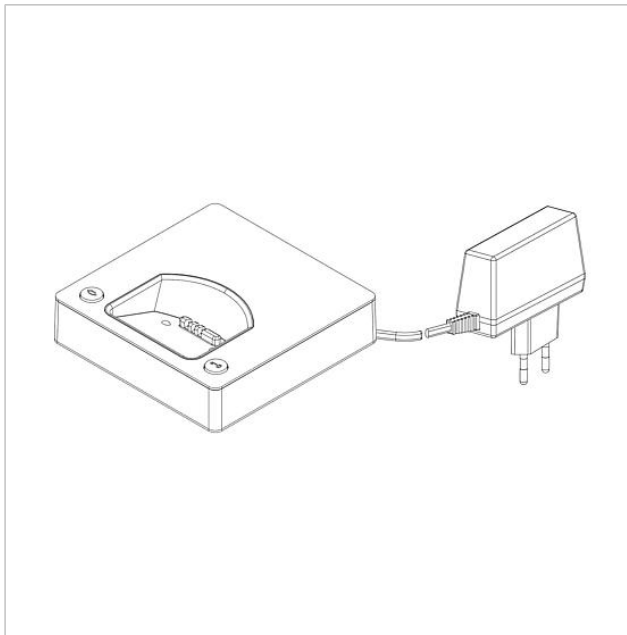

Siedle Scope charging  
tray incl. power supply

S/SZM 85x-... WH/S EU

200029909-00

---

## Product description

Siedle Scope charging cradle with power supply unit, permits the cordless handset to be charged at any optional location where the charging cradle is connected to the mains.

---

## Article information

Article designation	Article description	Colour/Material	K&SAP article no.
S/SZM 85x-... WH/S EU	Siedle Scope charging tray incl. power supply	High gloss white/black	E 200029909-00

Siedle Scope charging  
tray incl. power supply  
S/SZM 85x-... WH/S EU

200029909

Page 2

Siedle Scope charging  
tray incl. power supply  
S/SZM 85x-... WH/S EU

200029909

Page 3

---

S 851-0, SGM 650-0, SZM 851-0