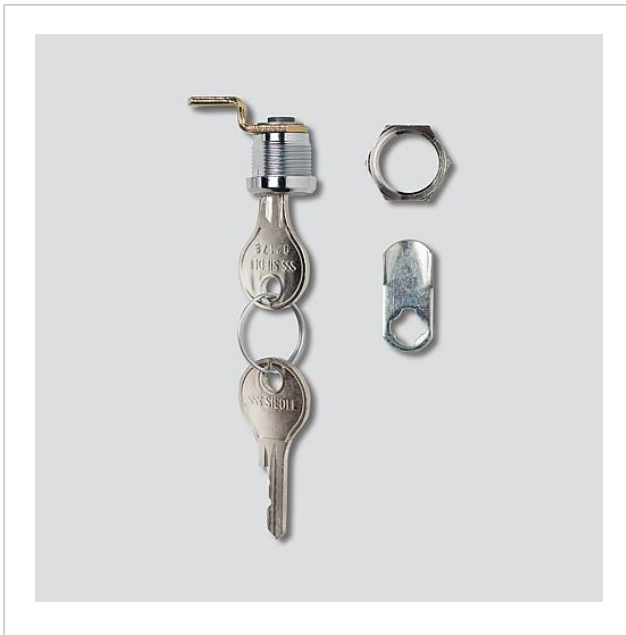

Spare lock
BKV/RGA/RGF 611-...

200029520-00

Product description

Letterbox lock with 2 keys, as well as 2 bars for the respective letterbox, for the BKV 611-... and RGA/RGF 611-... pass-through letterboxes.

Article information

Article designation	Article description	Colour	KG	SAP article no.
BKV/RGA/RGF 611-...	Spare lock	Others	E	200029520-00

Spare lock
BKV/RGA/RGF 611-...

200029520

Page 2

Spare lock
BKV/RGA/RGF 611-...

200029520

Page 3

BKV 611-3/... and BKV 611-4/... Siedle-Vario Pass-through letter box for mounting in masonry	Product information	818 kB	Download
	Declaration of Conformity	140 kB	Download
	Additional information	420 kB	Download