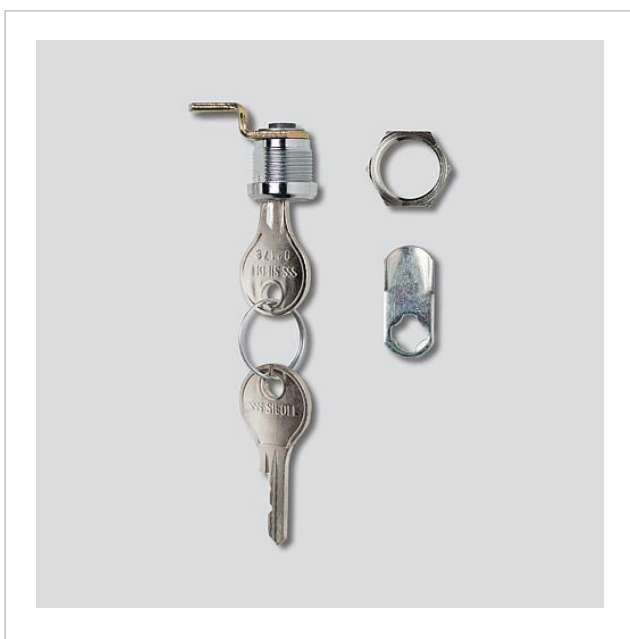

Spare lock  
BKV/RGA/RGF 611-...  
200029520-00

---

## Product description

Letterbox lock with 2 keys, as well as 2 bars for the respective letterbox, for the BKV 611-... and RGA/RGF 611-... pass-through letterboxes.

---

## Article information

---

Article designation	Article description	Colour	KG	SAP article no.
BKV/RGA/RGF 611-...	Spare lock	Others	E	200029520-00

Spare lock  
BKV/RGA/RGF 611-...

200029520

Page 2

Spare lock  
BKV/RGA/RGF 611-...