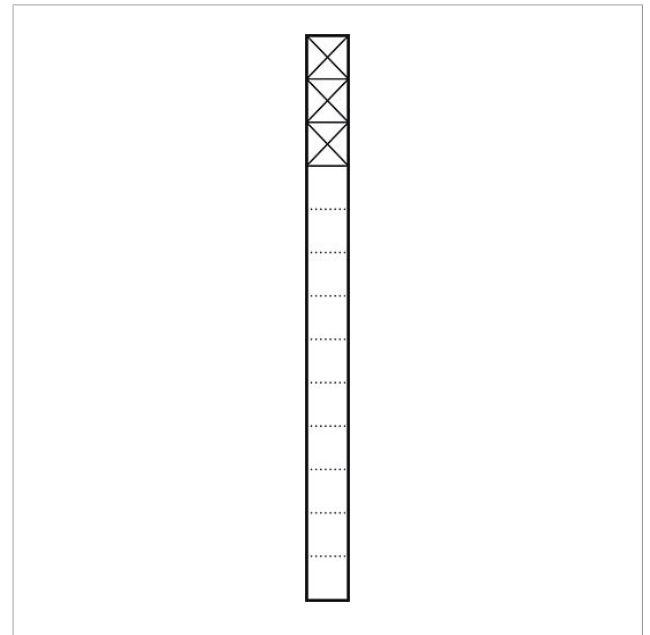

Free-standing
communication
pedestal
BG/KSF 611-10 B-R W

200024050-00

Product description

Free-standing communication pedestal with 1 letterbox housing (right) to accommodate 1 letterbox or storage compartment module and 3 function modules at the top, length 1.30 m, aluminium profile with base flange, letterbox housing with aluminium rear panel.

Specifications

Dimensions (mm) W x H x D:	606 x 1344 x 150
Weight (kg):	18.34

Free-standing
communication
pedestal
BG/KSF 611-10 B-R W

200024050

Page 2

Free-standing
communication
pedestal
BG/KSF 611-10 B-R W