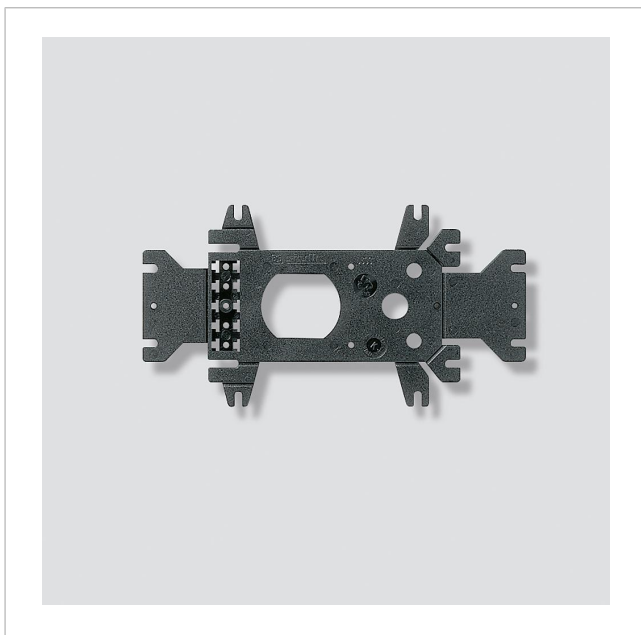

Universal mounting
adapter
ZTL 051-0

200009632-01

Product description

Universal mounting adapter for the TLE 061-..., BTLE 050-... and TLE 051-..., to fit the mounts for the previous TL 001 and TL 011 custom-fit door loudspeakers and for the M5 speaker and microphone system. With accessory lamp.

Specifications

Dimensions (mm) W x H x D: 20.5 x 10.8 x 0.5

Article information

Article designation	Article description	Colour/Material	KG SAP article no.
ZTL 051-0	Universal mounting adapter	Black	A 200009632-01

Accessories

Article designation	Article description	Colour/Material	KG	SAP article no.
ATLE 670-0	Access custom-fit door loudspeaker incl. Bus call button matrix	Black	F	200041757-00
BTLE 050-03	Bus custom-fit door loudspeaker	Black	A	200035450-00
BTLE 050-04	Bus custom-fit door loudspeaker	Black	A	200049330-00
BTLE 051-03	Bus custom-fit door loudspeaker incl. Bus call button matrix	Black	A	200042150-00
BTLE 051-04	Bus custom-fit door loudspeaker incl. Bus call button matrix	Black	A	200049335-00
TLE 051-01	Custom-fit door loudspeaker	Black	A	200014000-01
TLE 051-02	Custom-fit door loudspeaker	Black	D	200043874-00
TLE 061-0	Custom-fit door loudspeaker	Black	A	200015730-00
TLE 061-01	Custom-fit door loudspeaker	Black	A	200049180-00
TLE 640-0	Custom-fit door loudspeaker	Black	E	200086360-00