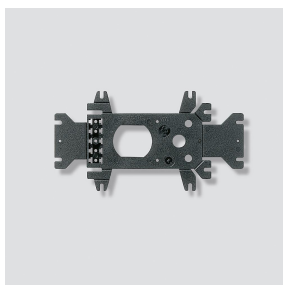

Universal mounting
adapter
ZTL 051-0

200009632-01

Product description

Universal mounting adapter for the TLE 061-..., BTLE 050-... and TLE 051-..., to fit the mounts for the previous TL 001 and TL 011 custom-fit door loudspeakers and for the M5 speaker and microphone system. With accessory lamp.

Specifications

Dimensions (mm) W x H x D: 20.5 x 10.8 x 0.5

Article information

Article designation	Article description	Colour/Material	KG SAP article no.
ZTL 051-0	Universal mounting adapter	Black	A 200009632-01

Accessories

Article designation	Article description	Colour/Material	KG	SAP article no.
ATLE 670-0	Access custom-fit door loudspeaker incl. Bus call button matrix	Black	F	200041757-00
BTLE 050-03	Bus custom-fit door loudspeaker	Black	A	200035450-00
BTLE 050-04	Bus custom-fit door loudspeaker	Black	A	200049330-00
BTLE 051-03	Bus custom-fit door loudspeaker incl. Bus call button matrix	Black	A	200042150-00
BTLE 051-04	Bus custom-fit door loudspeaker incl. Bus call button matrix	Black	A	200049335-00
TLE 051-01	Custom-fit door loudspeaker	Black	A	200014000-01
TLE 051-02	Custom-fit door loudspeaker	Black	D	200043874-00
TLE 061-0	Custom-fit door loudspeaker	Black	A	200015730-00
TLE 061-01	Custom-fit door loudspeaker	Black	A	200049180-00
TLE 640-0	Custom-fit door loudspeaker	Black	E	200086360-00