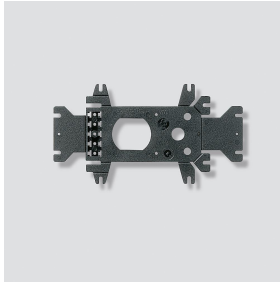

Universal mounting
adapter
ZTL 051-0

200009632-01

Product description

Universal mounting adapter for the TLE 061-..., BTLE 050-... and TLE 051-..., to fit the mounts for the previous TL 001 and TL 011 custom-fit door loudspeakers and for the M5 speaker and microphone system. With accessory lamp.

Specifications

Dimensions (mm) W x H x D: 20.5 x 10.8 x 0.5

Article information

Article designation	Article description	Colour/Material	KG SAP article no.
ZTL 051-0	Universal mounting adapter	Black	A 200009632-01

Accessories

Article designation	Article description	Colour/Material	KG	SAP article no.
ATLE 670-0	Access custom-fit door loudspeaker incl. Bus call button matrix	Black	F	200041757-00
BTLE 050-03	Bus custom-fit door loudspeaker	Black	A	200035450-00
BTLE 050-04	Bus custom-fit door loudspeaker	Black	A	200049330-00
BTLE 051-03	Bus custom-fit door loudspeaker incl. Bus call button matrix	Black	A	200042150-00
BTLE 051-04	Bus custom-fit door loudspeaker incl. Bus call button matrix	Black	A	200049335-00
TLE 051-01	Custom-fit door loudspeaker	Black	A	200014000-01
TLE 051-02	Custom-fit door loudspeaker	Black	D	200043874-00
TLE 061-0	Custom-fit door loudspeaker	Black	A	200015730-00
TLE 061-01	Custom-fit door loudspeaker	Black	A	200049180-00
TLE 640-0	Custom-fit door loudspeaker	Black	E	200086360-00

Universal mounting
adapter
ZTL 051-0

200109632

Page 2

Universal mounting
adapter
ZTL 051-0

200109632

Page 3

ZTL 051-0 Universal mounting adapter

ZTL 051-0 Universal Mounting Adapter