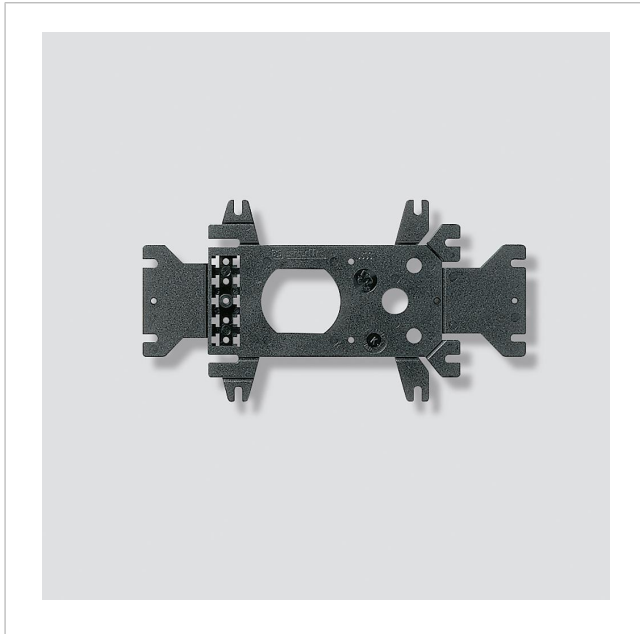

Universal mounting
adapter
ZTL 051-0

200009632-01

Product description

Universal mounting adapter for the TLE 061-..., BTLE 050-... and TLE 051-..., to fit the mounts for the previous TL 001 and TL 011 custom-fit door loudspeakers and for the M5 speaker and microphone system. With accessory lamp.

Specifications

Dimensions (mm) W x H x D: 20.5 x 10.8 x 0.5

Article information

Article designation	Article description	Colour/Material	KG SAP article no.
ZTL 051-0	Universal mounting adapter	Black	A 200009632-01

Accessories

Article designation	Article description	Colour/Material	KG	SAP article no.
ATLE 670-0	Access custom-fit door loudspeaker incl. Bus call button matrix	Black	F	200041757-00
BTLE 050-03	Bus custom-fit door loudspeaker	Black	A	200035450-00
BTLE 050-04	Bus custom-fit door loudspeaker	Black	A	200049330-00
BTLE 051-03	Bus custom-fit door loudspeaker incl. Bus call button matrix	Black	A	200042150-00
BTLE 051-04	Bus custom-fit door loudspeaker incl. Bus call button matrix	Black	A	200049335-00
TLE 051-01	Custom-fit door loudspeaker	Black	A	200014000-01
TLE 051-02	Custom-fit door loudspeaker	Black	D	200043874-00
TLE 061-0	Custom-fit door loudspeaker	Black	A	200015730-00
TLE 061-01	Custom-fit door loudspeaker	Black	A	200049180-00
TLE 640-0	Custom-fit door loudspeaker	Black	E	200086360-00