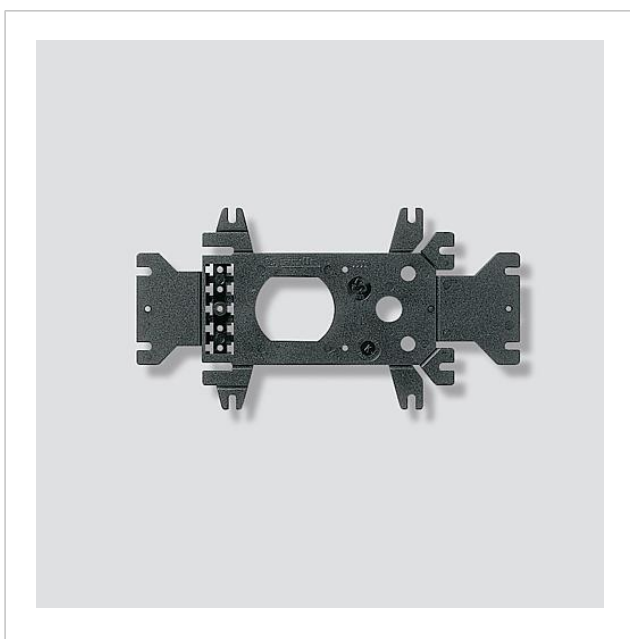

Universal mounting
adapter
ZTL 051-0

200009632-01

Product description

Universal mounting adapter for the TLE 061-..., BTLE 050-... and TLE 051-..., to fit the mounts for the previous TL 001 and TL 011 custom-fit door loudspeakers and for the M5 speaker and microphone system. With accessory lamp.

Specifications

Dimensions (mm) W x H x D: 20.5 x 10.8 x 0.5

Article information

Article designation	Article description	Colour/Material	KG SAP article no.
ZTL 051-0	Universal mounting adapter	Black	A 200009632-01

Accessories

Article designation	Article description	Colour/Material	KG	SAP article no.
ATLE 670-0	Access custom-fit door loudspeaker incl. Bus call button matrix	Black	F	200041757-00
BTLE 050-03	Bus custom-fit door loudspeaker	Black	A	200035450-00
BTLE 050-04	Bus custom-fit door loudspeaker	Black	A	200049330-00
BTLE 051-03	Bus custom-fit door loudspeaker incl. Bus call button matrix	Black	A	200042150-00
BTLE 051-04	Bus custom-fit door loudspeaker incl. Bus call button matrix	Black	A	200049335-00
TLE 051-01	Custom-fit door loudspeaker	Black	A	200014000-01
TLE 051-02	Custom-fit door loudspeaker	Black	D	200043874-00
TLE 061-0	Custom-fit door loudspeaker	Black	A	200015730-00
TLE 061-01	Custom-fit door loudspeaker	Black	A	200049180-00
TLE 640-0	Custom-fit door loudspeaker	Black	E	200086360-00

Universal mounting
adapter
ZTL 051-0

200109632

Page 2

Universal mounting
adapter
ZTL 051-0

200109632

Page 3

ZTL 051-0 Universal mounting adapter

ZTL 051-0 Universal Mounting Adapter