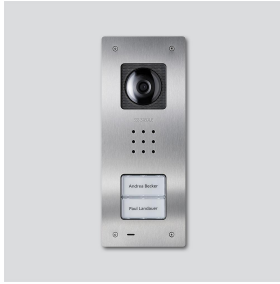

Siedle Compact video
door station flush
mounting
BCVU 850-2-0 E

210009121

Page 2