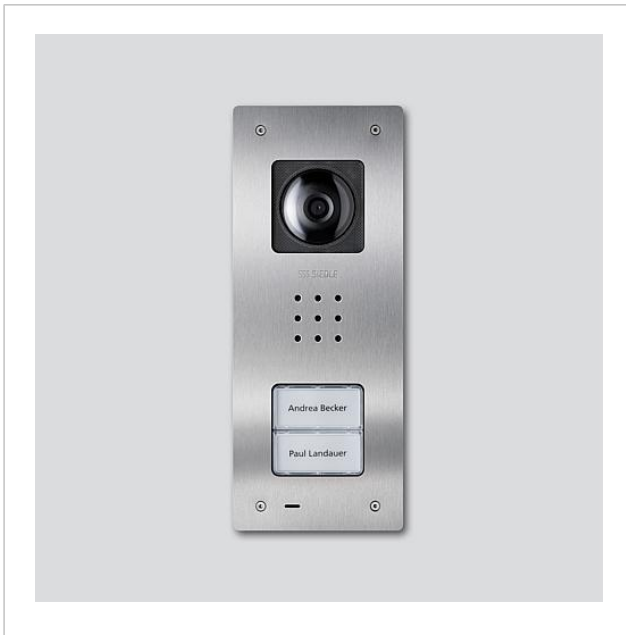

Siedle Compact video
door station flush
mounting
BCVU 850-2-0 E

210009121

Page 2