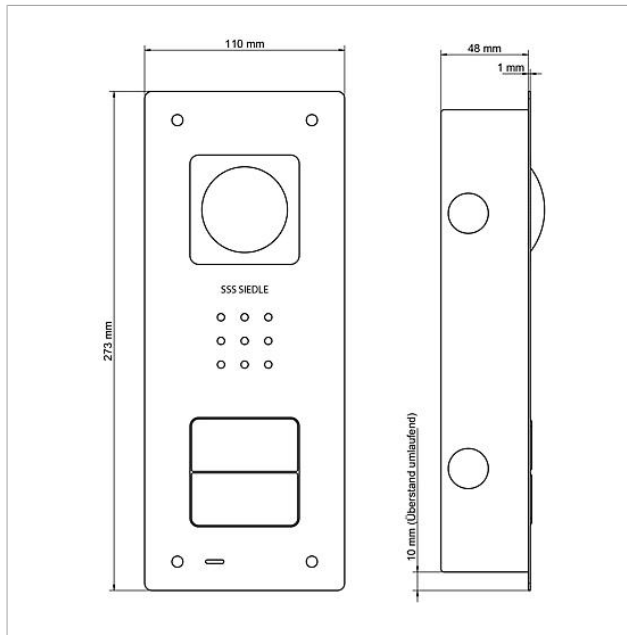

Siedle Compact video door station flush mounting  
BCVU 850-2-0 E  
210009121-00

## Specifications

Contact type:	contact 24 V, 2 A
Protection system:	IP 54, IK 8
Ambient temperature:	-20 °C to +40 °C
Dimensions front panel (mm) W x H x D:	110 x 273 x 1
Dimensions housing (mm) W x H x D:	85 x 253 x 48

Siedle Compact video  
door station flush  
mounting  
BCVU 850-2-0 E

210009121

Page 2

Siedle Compact video  
door station flush  
mounting  
BCVU 850-2-0 E

210009121

Page 3

Siedle Compact video  
door station flush  
mounting  
BCVU 850-2-0 E

210009121

Page 4

---

BCVU 850-x-0 Siedle Compact video door station flush mounting	Product information	1,4 MB	Download
BCVU 850-x-0 Siedle Compact video door station flush mounting	Declaration of Conformity	758 kB	Download
	Additional information	43,6 kB	Download