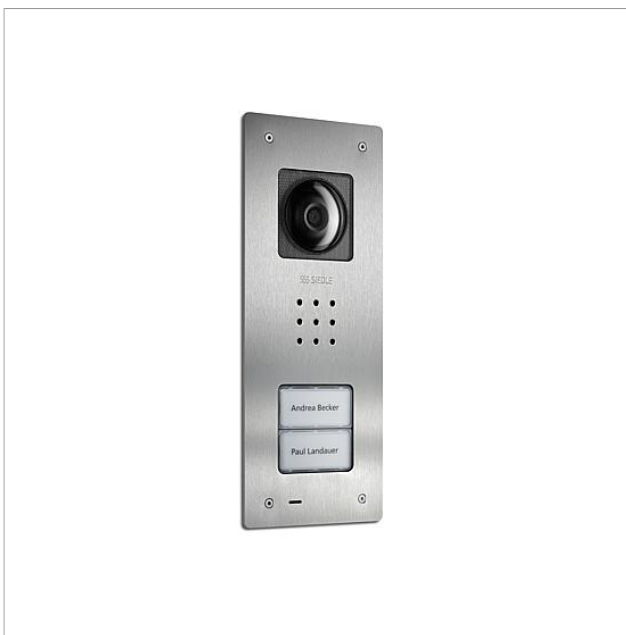

Siedle Compact video door station flush mounting  
BCVU 850-2-0 E  
210009121-00

## Product description

Siedle Compact video door station flush mounting in bus technology, for installation in the In-Home bus. With the functions calling, speech, vision and door release.

## Article information

Article designation	Article description	Colour/Material	KGAP article no.
BCVU 850-2-0 E	Siedle Compact video door station flush mounting	Brushed stainless steel	D 210009121-00

Siedle Compact video  
door station flush  
mounting  
BCVU 850-2-0 E

210009121

Page 2

Siedle Compact video  
door station flush  
mounting  
BCVU 850-2-0 E

210009121

Page 3

Siedle Compact video  
door station flush  
mounting  
BCVU 850-2-0 E