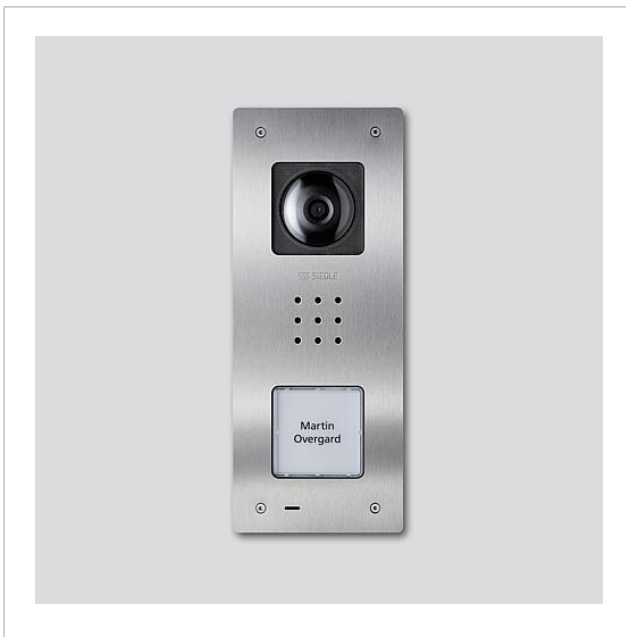

Siedle Compact video
door station flush
mounting
BCVU 850-1-0 E

210009120

Page 2