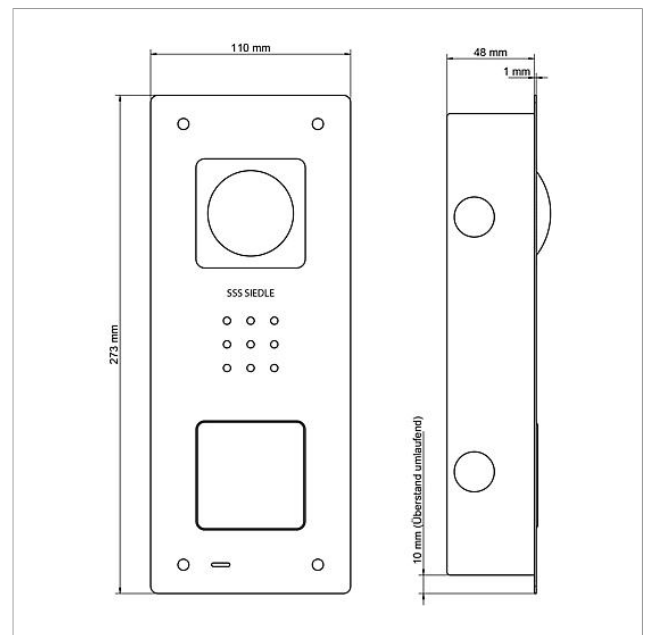

Siedle Compact video
door station flush
mounting
BCVU 850-1-0 E

210009120

Page 2