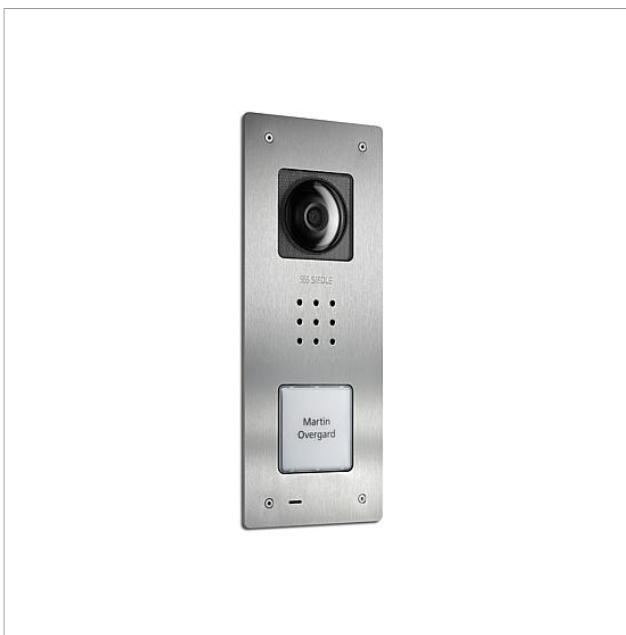

Siedle Compact video
door station flush
mounting
BCVU 850-1-0 E

210009120

Page 2