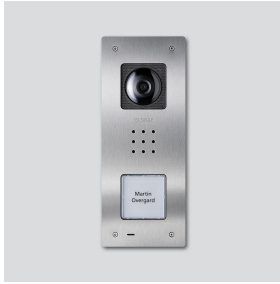

Siedle Compact video
door station flush
mounting
BCVU 850-1-0 E

210009120

Page 3

BCVU 850-x-0 Siedle Compact video door station flush mounting	Product information	1,4 MB	Download
BCVU 850-x-0 Siedle Compact video door station flush mounting	Declaration of Conformity	758 kB	Download
	Additional information	43,6 kB	Download