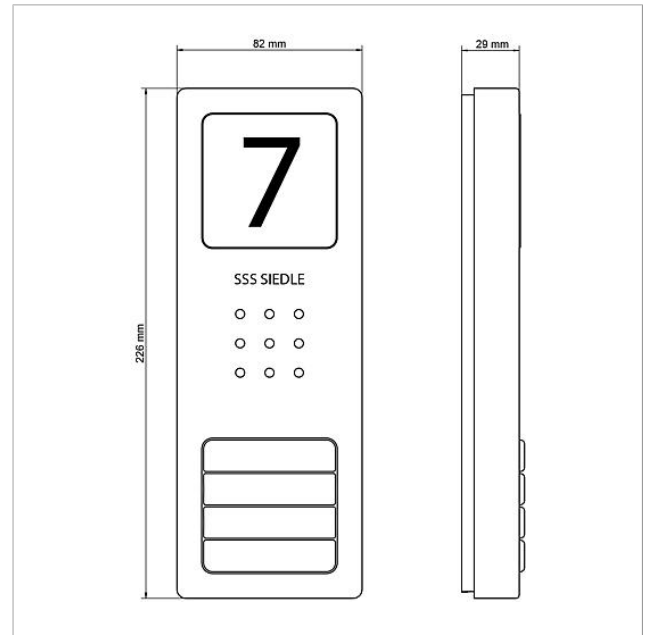

## Specifications

Dimensions (mm) W x H x D: 82 x 226 x 29

---

## Article information

Article designation	Article description	Colour/Material	KGSAP article no.
CA 812-4, CA 850-4 E	Upper part of the housing	Brushed stainless steel	E 210008753-00

Upper part of the  
housing  
CA 812-4, CA 850-4 E

210008753

Page 2

Upper part of the  
housing  
CA 812-4, CA 850-4 E

210008753

Page 3

---

CA 812-x E Siedle Compact audio door station

CA 812-...