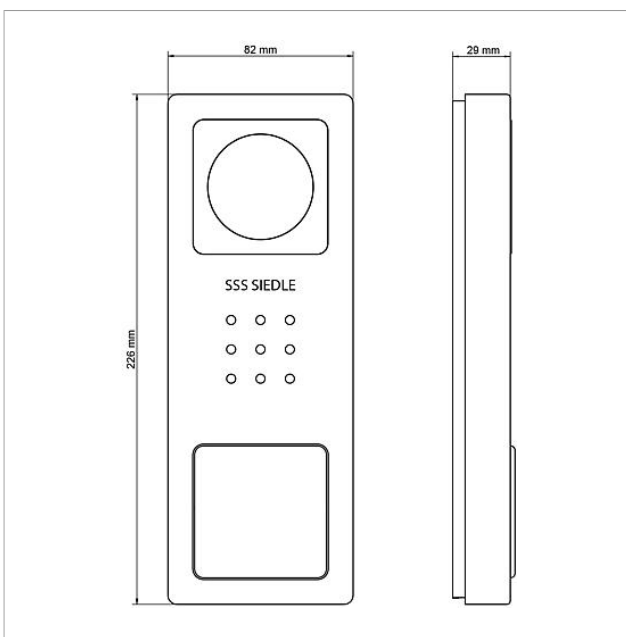

- 10 bus addresses for supplying the bus users
- Integrated door release and light contact
- Programming: manual, Plug+Play or PC software

## Article information

Article designation	Article description	Colour/Material	KGSAF article no.
SET CVB 850-1 E/W	Video set Siedle Basic	Brushed stainless steel	D 210008746-00
SET CVB 850-2 E/W	Video set Siedle Basic	Brushed stainless steel	D 210008747-00

## Spare parts

Article designation	Article description	Colour/Material	K&AP article no.
CA 812-..., BCV/BCVU/CA/CAU/CV/CVU/STA/STV 850-...	Loudspeaker	Others	E 200029867-00
CA 812-..., CA/CAU/CVU 850-..., CV 850-x-03, -04	Microphone	Others	E 200029868-00
CA 812-..., CA/CV 850-..., BCV 850-...	Siedle screw-turner	Others	E 200029931-00
CA 812-1, CA/CAU 850-1, BCV/BCVU/CV/CVU 850-1-...	Nameplate superstructure	Clear glass	E 200029864-00
CA 812-1, CA/CAU 850-1, BCV/BCVU/CV/CVU 850-1-...	Nameplate insert	White	E 200029869-00
CA 812-2, CA/CAU 850-2, CV/CVU 850-2-...	Nameplate superstructure	Clear glass	E 200029865-00
CA 812-2, CA/CAU 850-2, CV/CVU 850-2-...	Nameplate insert	White	E 200029870-00
CV 850-1-..., BCV 850-1-01 E	Upper part of the housing	Brushed stainless steel	E 210008756-00
CV 850-2-..., BCV 850-2-01 E	Upper part of the housing	Brushed stainless steel	E 210008754-00
VIB 150-...	Terminals	Blue	E 210007267-00