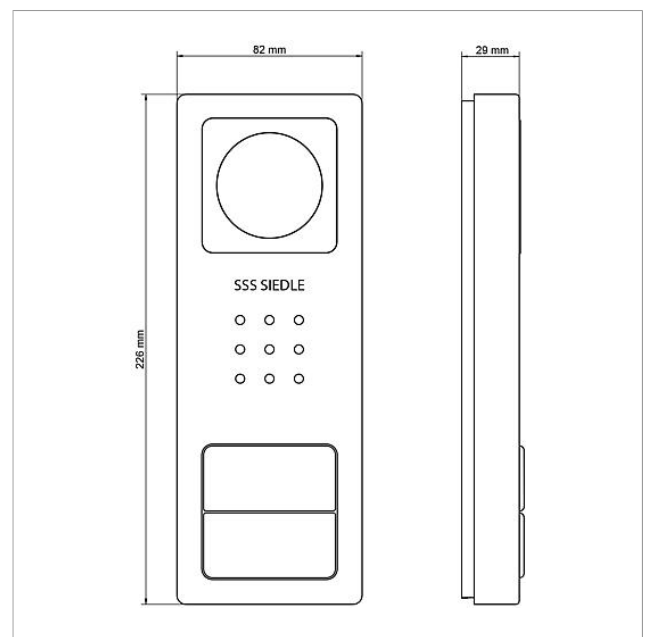

Scope of supply:

- Siedle Basic video door station 1 (CV 850-1-... E), 2 (CV 850-2-... E)
- Video indoor station Siedle Basic (VIB 150-...)
- Set line rectifier (SNG 850-...)

SNG 850-0 performance features

- 10 bus addresses for supplying the bus users
- Integrated door release and light contact
- Programming: manual, Plug+Play or PC software

## Article information

Article designation	Article description	Colour/Material	KGSAF article no.
SET CVB 850-1 E/W	Video set Siedle Basic	Brushed stainless steel	D 210008746-00
SET CVB 850-2 E/W	Video set Siedle Basic	Brushed stainless steel	D 210008747-00

## Spare parts

Article designation	Article description	Colour/Material	K&AP article no.
CA 812-..., BCV/BCVU/CA/CAU/CV/CVU/STA/STV 850-...	Loudspeaker	Others	E 200029867-00
CA 812-..., CA/CAU/CVU 850-..., CV 850-x-03, -04	Microphone	Others	E 200029868-00
CA 812-..., CA/CV 850-..., BCV 850-...	Siedle screw-turner	Others	E 200029931-00
CA 812-1, CA/CAU 850-1, BCV/BCVU/CV/CVU 850-1-...	Nameplate superstructure	Clear glass	E 200029864-00
CA 812-1, CA/CAU 850-1, BCV/BCVU/CV/CVU 850-1-...	Nameplate insert	White	E 200029869-00
CA 812-2, CA/CAU 850-2, CV/CVU 850-2-...	Nameplate superstructure	Clear glass	E 200029865-00
CA 812-2, CA/CAU 850-2, CV/CVU 850-2-...	Nameplate insert	White	E 200029870-00
CV 850-1-..., BCV 850-1-01 E	Upper part of the housing	Brushed stainless steel	E 210008756-00
CV 850-2-..., BCV 850-2-01 E	Upper part of the housing	Brushed stainless steel	E 210008754-00
VIB 150-...	Terminals	Blue	E 210007267-00