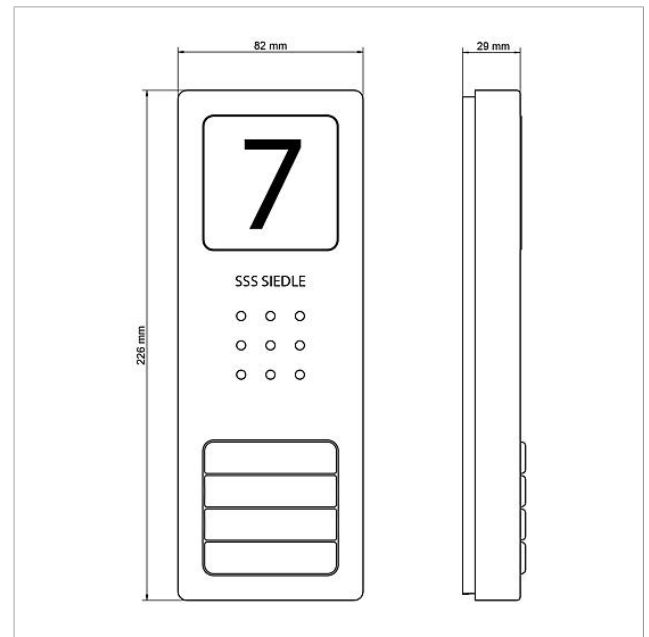

Clear glass

KG

E

**SAP article
no.**

200029866-00

Siedle Compact audio
door station
CA 850-4 E

210008735

Page 3