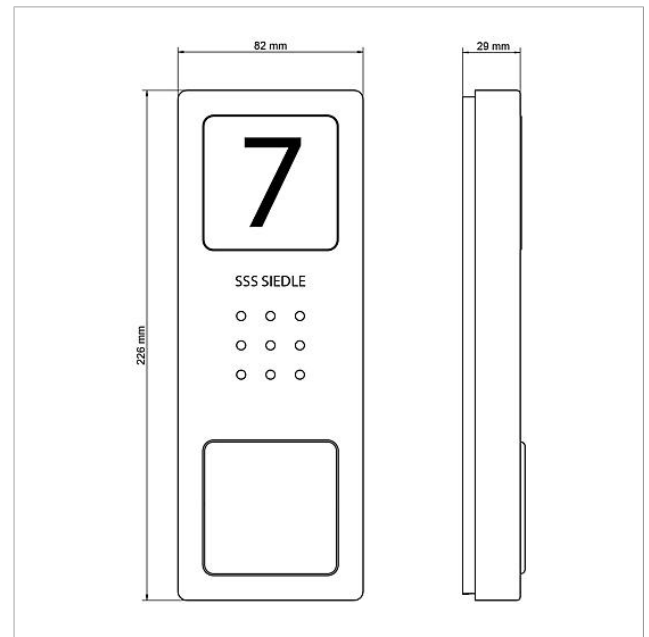

Siedle Compact audio
door station
CA 850-1 E

210008733

Page 3